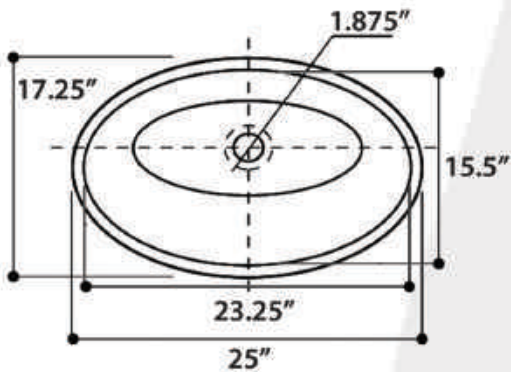

All Dimensions are Nominal +/- .25"

PORTO CERVO

model RC73040PR

All Dimensions are Nominal +/- .25"

REGATTA COLLECTION

All Dimensions are Nominal +/- .25"

CANNES

model RC73040W

DUBAI

model RC79040G

All Dimensions are Nominal +/- .25"

PORTOFINO

model RC79041W

All Dimensions are Nominal +/- .25"

REGATTA COLLECTION

All Dimensions are Nominal +/- .25"

All Dimensions are Nominal +/- .25"

ST. JOHN

model RC70640GS

TORTOLA

model RC70640W

REGATTA COLLECTION

SANTORINI

model RC78140M

All Dimensions are Nominal +/- .25"

MUMBAI

model RC78140HC

All Dimensions are Nominal +/- .25"

REGATTA COLLECTION

All Dimensions are Nominal +/- .25"

IZOLA

model RC78340SL