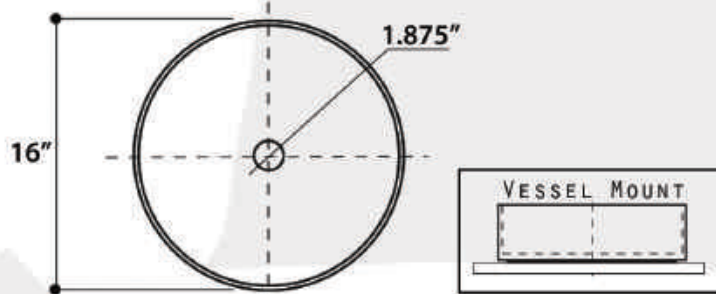

REGATTA COLLECTION

All Dimensions are Nominal +/- .25"

CANNES

model RC73040W

All Dimensions are Nominal +/- .25"

KIEL

Hand thrown on a potter's wheel

model RC7102WV

GENUINE ITALIAN FIRECLAY MADE IN ITALY