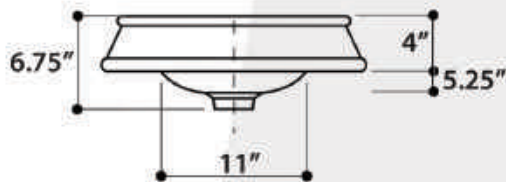

All Dimensions are Nominal +/- .25"

MONTE CARLO

model RC72030P

All Dimensions are Nominal +/- .25"

ST. BART

model RC74040PG

GENUINE ITALIAN FIRECLAY MADE IN ITALY

REGATTA COLLECTION

DUBAI

model RC79040G

All Dimensions are Nominal +/- .25"

PORTOFINO

model RC79041W

All Dimensions are Nominal +/- .25"

REGATTA COLLECTION

All Dimensions are Nominal +/- .25"

All Dimensions are Nominal +/- .25"

MUMBAI

model RC78140HC

All Dimensions are Nominal +/- .25"

REGATTA COLLECTION

All Dimensions are Nominal +/- .25"

IZOLA

model RC78340SL