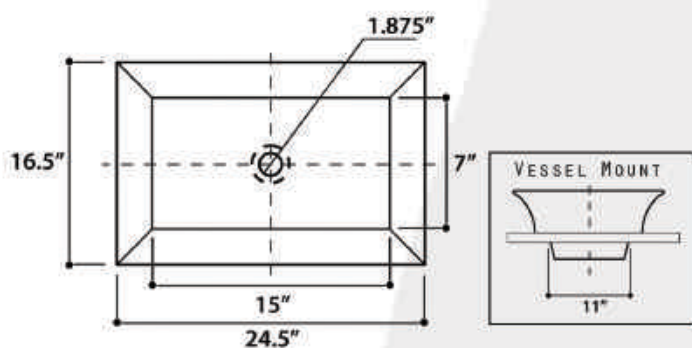

All Dimensions are Nominal +/- .25"

PORTO CERVO

model RC73040PR

All Dimensions are Nominal +/- .25"

REGATTA COLLECTION

All Dimensions are Nominal +/- .25"

CANNES

model RC73040W