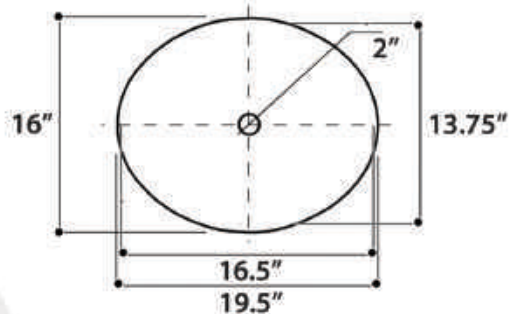

All Dimensions are Nominal +/- .25"

ST. JOHN

model RC70640GS

TORTOLA

model RC70640W

REGATTA COLLECTION

SANTORINI

model RC78140M

All Dimensions are Nominal +/- .25"

MUMBAI

model RC78140HC

All Dimensions are Nominal +/- .25"

REGATTA COLLECTION

All Dimensions are Nominal +/- .25"

IZOLA

model RC78340SL

All Dimensions are Nominal +/- .25"

ANZIO

model RC78340GRD

GENUINE ITALIAN FIRECLAY MADE IN ITALY

REGATTA COLLECTION

ST. LOUIS

model RC73240BHY

All Dimensions are Nominal +/- .25"