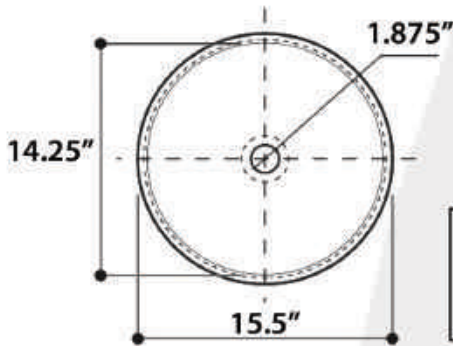

All Dimensions are Nominal +/- .25"