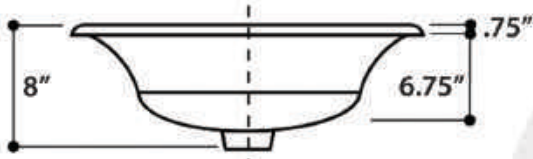

DUBAI

model RC79040G

All Dimensions are Nominal +/- .25"

PORTOFINO

model RC79041W

All Dimensions are Nominal +/- .25"

REGATTA COLLECTION

All Dimensions are Nominal +/- .25"

All Dimensions are Nominal +/- .25"

ST. JOHN

model RC70640GS

TORTOLA

model RC70640W

REGATTA COLLECTION

SANTORINI

model RC78140M

All Dimensions are Nominal +/- .25"

MUMBAI

model RC78140HC

All Dimensions are Nominal +/- .25"

REGATTA COLLECTION

All Dimensions are Nominal +/- .25"

IZOLA

model RC78340SL