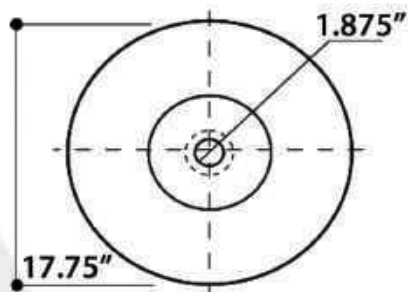

model RC77240BS

All Dimensions are Nominal +/- .25"

LUGANO

model RC77240GF

All Dimensions are Nominal +/- .25"

GENUINE ITALIAN FIRECLAY MADE IN ITALY

REGATTA COLLECTION

All Dimensions are Nominal +/- .25"

ST. MALO

model RC77240P

All Dimensions are Nominal +/- .25"

DINARD

model RC77240W

REGATTA COLLECTION

LA MADDALENA

model RC73040PD