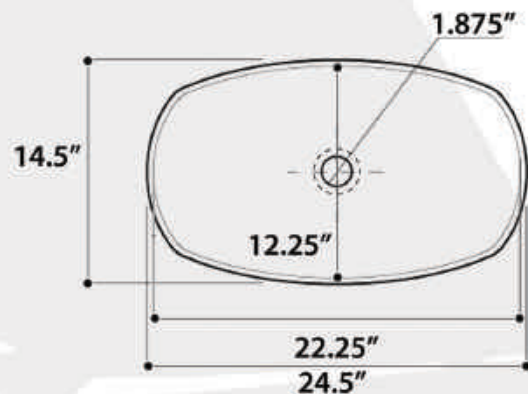

DUBAI

model RC79040G

All Dimensions are Nominal +/- .25"

PORTOFINO

model RC79041W

All Dimensions are Nominal +/- .25"

REGATTA COLLECTION

All Dimensions are Nominal +/- .25"

All Dimensions are Nominal +/- .25"

ST. JOHN

model RC70640GS

TORTOLA

model RC70640W

REGATTA COLLECTION

SANTORINI

model RC78140M

All Dimensions are Nominal +/- .25"

MUMBAI

model RC78140HC

All Dimensions are Nominal +/- .25"

REGATTA COLLECTION

All Dimensions are Nominal +/- .25"

IZOLA

model RC78340SL