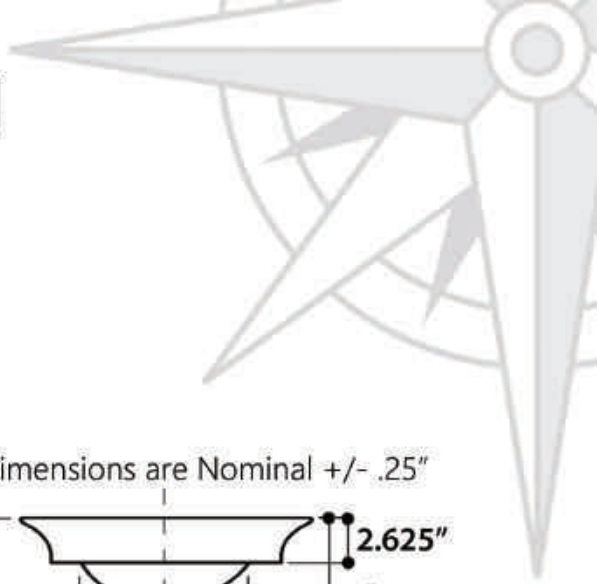

REGATTA COLLECTION