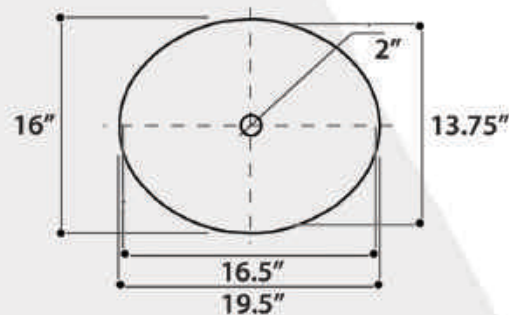

model RC73240GS

24K GOLD LEAF

All Dimensions are Nominal +/- .25"