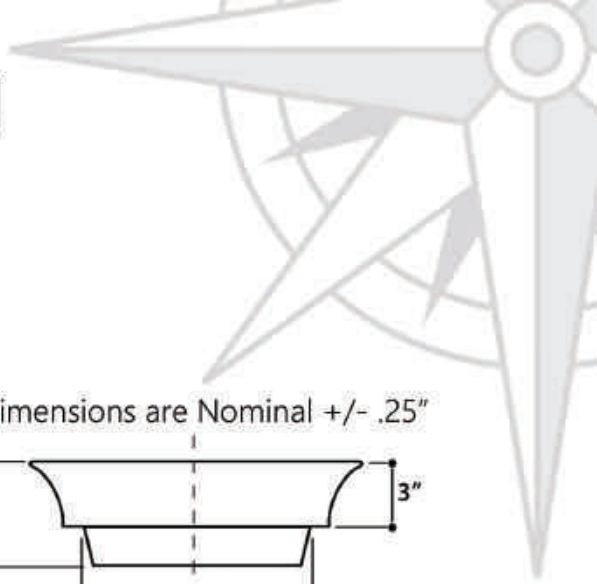

ST. MALO

model RC77240P

All Dimensions are Nominal +/- .25"

DINARD

model RC77240W

REGATTA COLLECTION

LA MADDALENA

model RC73040PD

All Dimensions are Nominal +/- .25"

PORTO CERVO

model RC73040PR

All Dimensions are Nominal +/- .25"

REGATTA COLLECTION

All Dimensions are Nominal +/- .25"

CANNES

model RC73040W