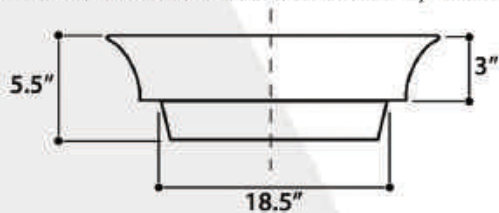

All Dimensions are Nominal +/- .25"

PORTO CERVO

model RC73040PR

All Dimensions are Nominal +/- .25"

REGATTA COLLECTION

All Dimensions are Nominal +/- .25"

CANNES

model RC73040W