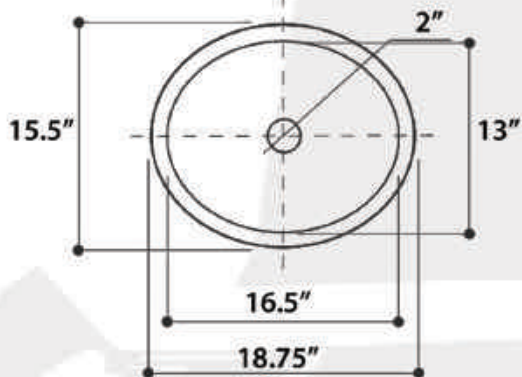

REGATTA COLLECTION

All Dimensions are Nominal +/- .25"

IZOLA

model RC78340SL

All Dimensions are Nominal +/- .25"

ANZIO

model RC78340GRD

GENUINE ITALIAN FIRECLAY MADE IN ITALY