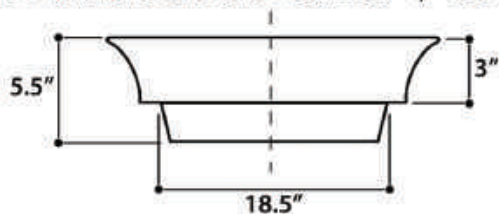

model RC73040PD

All Dimensions are Nominal +/- .25"