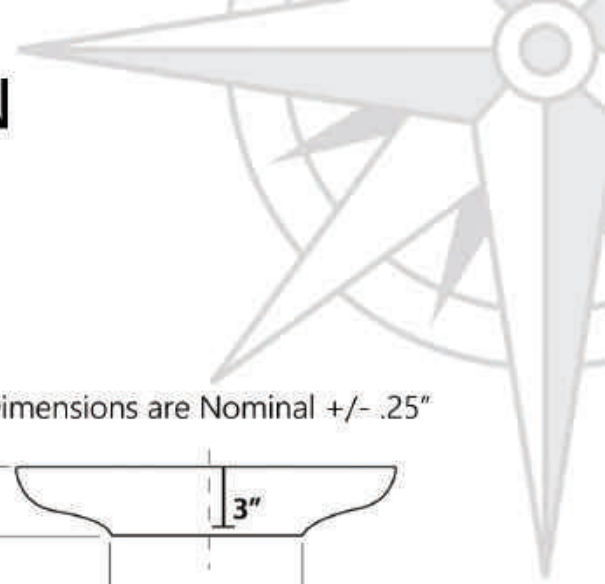

All Dimensions are Nominal +/- .25"

MONTE CARLO

model RC72030P

All Dimensions are Nominal +/- .25"

ST. BART

model RC74040PG

GENUINE ITALIAN FIRECLAY MADE IN ITALY

REGATTA COLLECTION

DUBAI

model RC79040G

All Dimensions are Nominal +/- .25"

PORTOFINO

model RC79041W

All Dimensions are Nominal +/- .25"

REGATTA COLLECTION

All Dimensions are Nominal +/- .25"