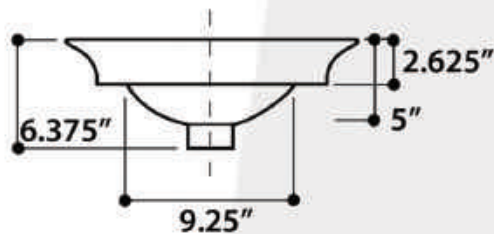

model RC77240BS

All Dimensions are Nominal +/- .25"

LUGANO

model RC77240GF

All Dimensions are Nominal +/- .25"

GENUINE ITALIAN FIRECLAY MADE IN ITALY

REGATTA COLLECTION

All Dimensions are Nominal +/- .25"

ST. MALO

model RC77240P

All Dimensions are Nominal +/- .25"

DINARD

model RC77240W

REGATTA COLLECTION

LA MADDALENA

model RC73040PD

All Dimensions are Nominal +/- .25"

PORTO CERVO

model RC73040PR

All Dimensions are Nominal +/- .25"

REGATTA COLLECTION

All Dimensions are Nominal +/- .25"

CANNES

model RC73040W

All Dimensions are Nominal +/- .25"

ST. JOHN

model RC70640GS

TORTOLA

model RC70640W

REGATTA COLLECTION

SANTORINI

model RC78140M