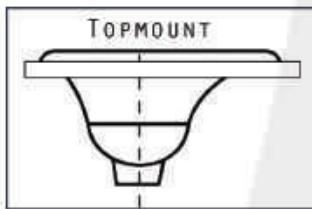

DUBAI

model RC79040G

All Dimensions are Nominal +/- .25"

PORTOFINO

model RC79041W

All Dimensions are Nominal +/- .25"

REGATTA COLLECTION

All Dimensions are Nominal +/- .25"

All Dimensions are Nominal +/- .25"

MUMBAI

model RC78140HC

All Dimensions are Nominal +/- .25"

REGATTA COLLECTION

All Dimensions are Nominal +/- .25"

IZOLA

model RC78340SL