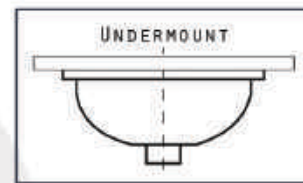

All Dimensions are Nominal +/- .25"

ST. JOHN

model RC70640GS

TORTOLA

model RC70640W

REGATTA COLLECTION

SANTORINI

model RC78140M

All Dimensions are Nominal +/- .25"

MUMBAI

model RC78140HC

All Dimensions are Nominal +/- .25"

REGATTA COLLECTION

All Dimensions are Nominal +/- .25"

IZOLA

model RC78340SL