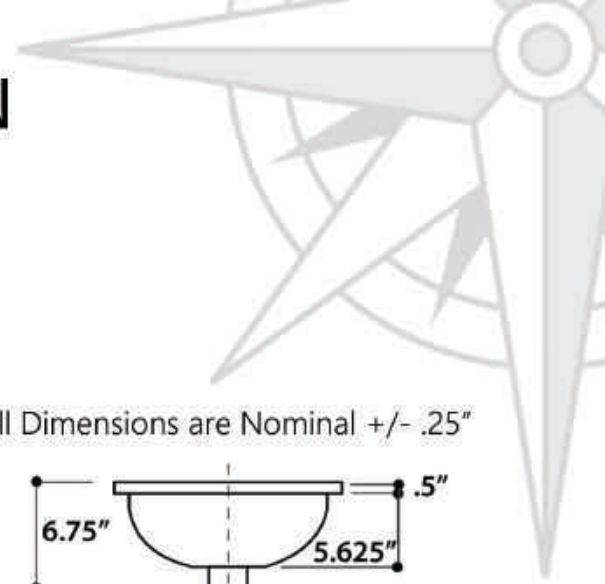

DUBAI

model RC79040G

All Dimensions are Nominal +/- .25"

PORTOFINO

model RC79041W

All Dimensions are Nominal +/- .25"

REGATTA COLLECTION

All Dimensions are Nominal +/- .25"

All Dimensions are Nominal +/- .25"

ST. JOHN

model RC70640GS

TORTOLA

model RC70640W

REGATTA COLLECTION

SANTORINI

model RC78140M

All Dimensions are Nominal +/- .25"

MUMBAI

model RC78140HC

All Dimensions are Nominal +/- .25"

REGATTA COLLECTION

All Dimensions are Nominal +/- .25"

IZOLA

model RC78340SL