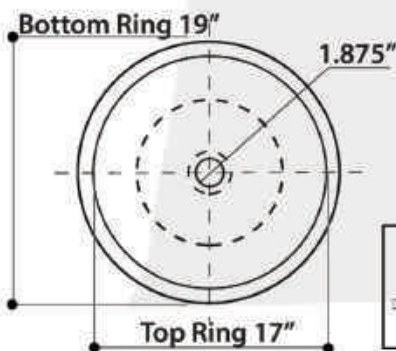

All Dimensions are Nominal +/- .25"

MONTE CARLO

model RC72030P

All Dimensions are Nominal +/- .25"

ST. BART

model RC74040PG

GENUINE ITALIAN FIRECLAY MADE IN ITALY

REGATTA COLLECTION

DUBAI

model RC79040G

All Dimensions are Nominal +/- .25"

PORTOFINO

model RC79041W

All Dimensions are Nominal +/- .25"

REGATTA COLLECTION

All Dimensions are Nominal +/- .25"

All Dimensions are Nominal +/- .25"

ST. JOHN

model RC70640GS

TORTOLA

model RC70640W

REGATTA COLLECTION

SANTORINI

model RC78140M

All Dimensions are Nominal +/- .25"

MUMBAI

model RC78140HC

All Dimensions are Nominal +/- .25"

REGATTA COLLECTION

All Dimensions are Nominal +/- .25"

IZOLA

model RC78340SL