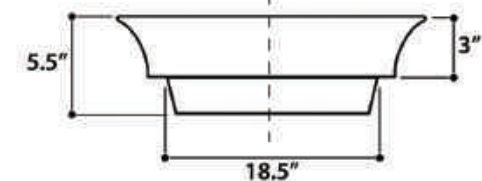

All Dimensions are Nominal +/- .25"

PORTO CERVO

model RC73040PR

All Dimensions are Nominal +/- .25"

REGATTA COLLECTION

All Dimensions are Nominal +/- .25"

CANNES

model RC73040W