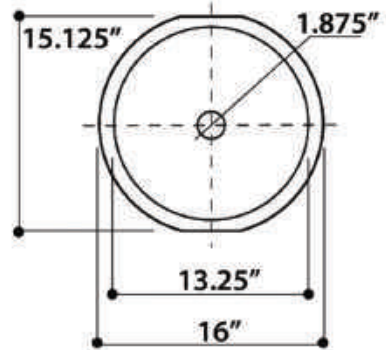

DUBAI

model RC79040G

All Dimensions are Nominal +/- .25"

PORTOFINO

model RC79041W

All Dimensions are Nominal +/- .25"

REGATTA COLLECTION

All Dimensions are Nominal +/- .25"

All Dimensions are Nominal +/- .25"

ST. JOHN

model RC70640GS

TORTOLA

model RC70640W

REGATTA COLLECTION

SANTORINI

model RC78140M

All Dimensions are Nominal +/- .25"

MUMBAI

model RC78140HC

All Dimensions are Nominal +/- .25"

REGATTA COLLECTION

All Dimensions are Nominal +/- .25"

IZOLA

model RC78340SL