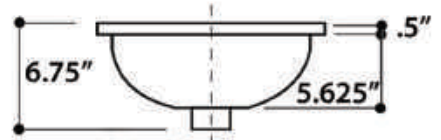

DUBAI

model RC79040G

All Dimensions are Nominal +/- .25"

PORTOFINO

model RC79041W

All Dimensions are Nominal +/- .25"

REGATTA COLLECTION

All Dimensions are Nominal +/- .25"

All Dimensions are Nominal +/- .25"

ST. JOHN

model RC70640GS

TORTOLA

model RC70640W

REGATTA COLLECTION

SANTORINI

model RC78140M

All Dimensions are Nominal +/- .25"

MUMBAI

model RC78140HC

All Dimensions are Nominal +/- .25"

REGATTA COLLECTION

All Dimensions are Nominal +/- .25"

IZOLA

model RC78340SL