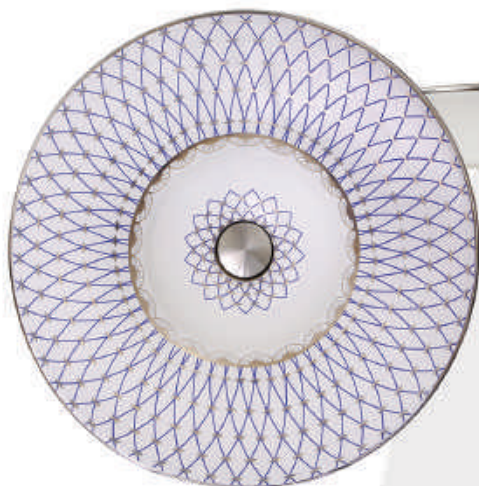

REGATTA COLLECTION

ELEGANT BATH BASINS

GENUINE  FIRECLAY

MADE IN ITALY

V01.19

REGATTA COLLECTION

A unique collection of Italian hand finished fireclay lav basins.

Like a sailing race involving skill and technique, these sinks embody the craftsmanship and artistry of Italy. Forged from fire, shaped and designed as objects of art, they are daring in their style. From beautiful appliques finished in hand painted genuine platinum and 24k gold, to artfully applied 24k gold and platinum leaf, their beauty is on full display in these original pieces for your powder room, washroom, or spa.

24k Gold

Genuine Copper

Hand painted by Italian Artisans
Genuine Fireclay

Made in Italy

Nantucket
S I N K S

REGATTA
COLLECTION

REGATTA COLLECTION

ST. TROPEZ