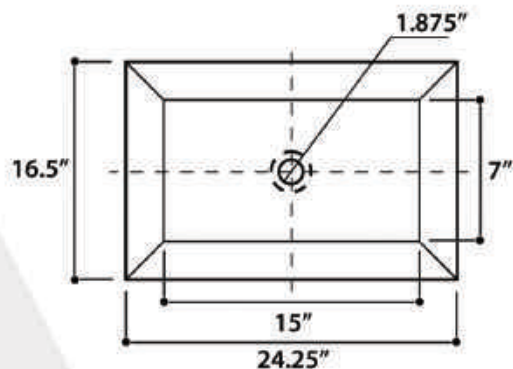

model RC77240BS

All Dimensions are Nominal +/- .25"

LUGANO

model RC77240GF

All Dimensions are Nominal +/- .25"

GENUINE ITALIAN FIRECLAY MADE IN ITALY

REGATTA COLLECTION

All Dimensions are Nominal +/- .25"

ST. MALO

model RC77240P

All Dimensions are Nominal +/- .25"

DINARD

model RC77240W

REGATTA COLLECTION

LA MADDALENA

model RC73040PD

All Dimensions are Nominal +/- .25"

PORTO CERVO

model RC73040PR

All Dimensions are Nominal +/- .25"

REGATTA COLLECTION

All Dimensions are Nominal +/- .25"

CANNES

model RC73040W