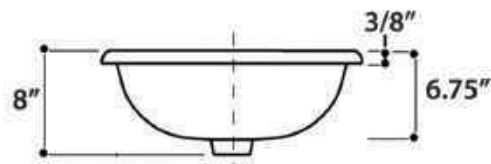

All Dimensions are Nominal +/- .25"

MUMBAI

model RC78140HC

All Dimensions are Nominal +/- .25"

REGATTA COLLECTION

All Dimensions are Nominal +/- .25"

IZOLA

model RC78340SL

All Dimensions are Nominal +/- .25"

ANZIO

model RC78340GRD

GENUINE ITALIAN FIRECLAY MADE IN ITALY

REGATTA COLLECTION

ST. LOUIS

model RC73240BHY

All Dimensions are Nominal +/- .25"