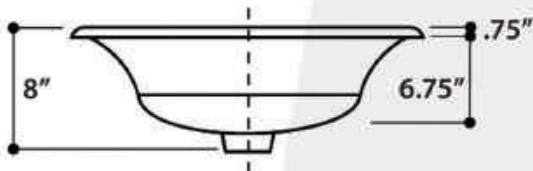

DUBAI

model RC79040G

All Dimensions are Nominal +/- .25"

PORTOFINO

model RC79041W

All Dimensions are Nominal +/- .25"

REGATTA COLLECTION

All Dimensions are Nominal +/- .25"

All Dimensions are Nominal +/- .25"

ST. JOHN

model RC70640GS

TORTOLA

model RC70640W

REGATTA COLLECTION

SANTORINI

model RC78140M

All Dimensions are Nominal +/- .25"

MUMBAI

model RC78140HC

All Dimensions are Nominal +/- .25"

REGATTA COLLECTION

All Dimensions are Nominal +/- .25"

IZOLA

model RC78340SL