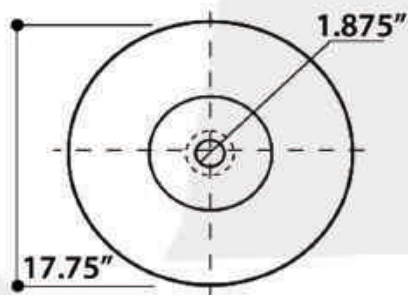

model RC77240BS

All Dimensions are Nominal +/- .25"

LUGANO

model RC77240GF

All Dimensions are Nominal +/- .25"

GENUINE ITALIAN FIRECLAY MADE IN ITALY

REGATTA COLLECTION

All Dimensions are Nominal +/- .25"

ST. MALO

model RC77240P

All Dimensions are Nominal +/- .25"

DINARD

model RC77240W

REGATTA COLLECTION

LA MADDALENA

model RC73040PD

All Dimensions are Nominal +/- .25"

PORTO CERVO

model RC73040PR

All Dimensions are Nominal +/- .25"

REGATTA COLLECTION

All Dimensions are Nominal +/- .25"

CANNES

model RC73040W