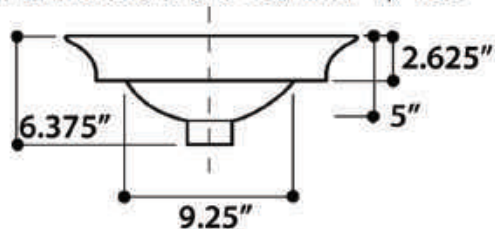

model RC77240BS

All Dimensions are Nominal +/- .25"

LUGANO

model RC77240GF

All Dimensions are Nominal +/- .25"

GENUINE ITALIAN FIRECLAY MADE IN ITALY

REGATTA COLLECTION

All Dimensions are Nominal +/- .25"

ST. MALO

model RC77240P

All Dimensions are Nominal +/- .25"

DINARD

model RC77240W

REGATTA COLLECTION

LA MADDALENA

model RC73040PD

All Dimensions are Nominal +/- .25"

ST. JOHN

model RC70640GS

TORTOLA

model RC70640W

REGATTA COLLECTION

SANTORINI

model RC78140M