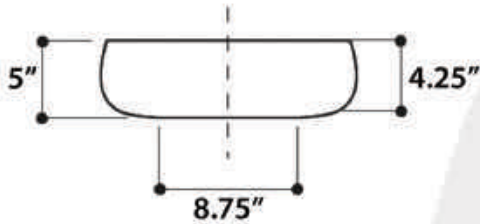

All Dimensions are Nominal +/- .25"