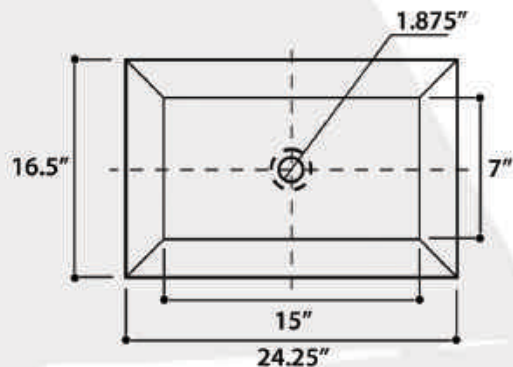

All Dimensions are Nominal +/- .25"

PORTO CERVO

model RC73040PR

All Dimensions are Nominal +/- .25"

REGATTA COLLECTION

All Dimensions are Nominal +/- .25"

CANNES

model RC73040W