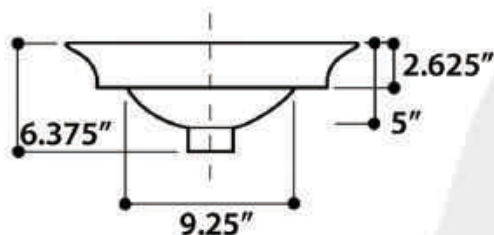

model RC77240BS

All Dimensions are Nominal +/- .25"

LUGANO

model RC77240GF

All Dimensions are Nominal +/- .25"

GENUINE ITALIAN FIRECLAY MADE IN ITALY

REGATTA COLLECTION

All Dimensions are Nominal +/- .25"

ST. MALO

model RC77240P

All Dimensions are Nominal +/- .25"

DINARD

model RC77240W

REGATTA COLLECTION

LA MADDALENA

model RC73040PD

All Dimensions are Nominal +/- .25"

PORTO CERVO

model RC73040PR

All Dimensions are Nominal +/- .25"

REGATTA COLLECTION

All Dimensions are Nominal +/- .25"

CANNES

model RC73040W

All Dimensions are Nominal +/- .25"

ST. JOHN

model RC70640GS

TORTOLA

model RC70640W

REGATTA COLLECTION

SANTORINI

model RC78140M