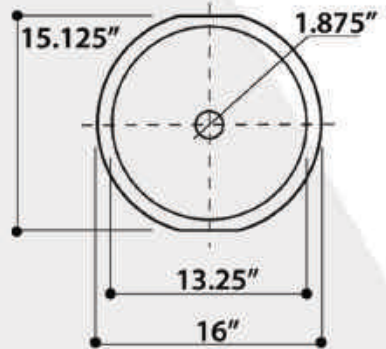

DUBAI

model RC79040G

All Dimensions are Nominal +/- .25"

PORTOFINO

model RC79041W

All Dimensions are Nominal +/- .25"

REGATTA COLLECTION

All Dimensions are Nominal +/- .25"

All Dimensions are Nominal +/- .25"

ST. JOHN

model RC70640GS

TORTOLA

model RC70640W

REGATTA COLLECTION

SANTORINI

model RC78140M

All Dimensions are Nominal +/- .25"

MUMBAI

model RC78140HC

All Dimensions are Nominal +/- .25"

REGATTA COLLECTION

All Dimensions are Nominal +/- .25"

IZOLA

model RC78340SL