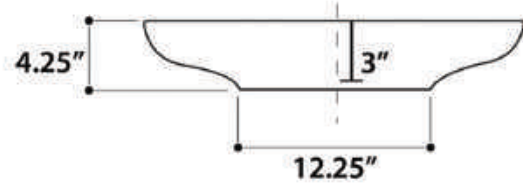

All Dimensions are Nominal +/- .25"

MONTE CARLO

model RC72030P

All Dimensions are Nominal +/- .25"

ST. BART

model RC74040PG

GENUINE ITALIAN FIRECLAY MADE IN ITALY

REGATTA COLLECTION

DUBAI

model RC79040G

All Dimensions are Nominal +/- .25"

PORTOFINO

model RC79041W

All Dimensions are Nominal +/- .25"

REGATTA COLLECTION

All Dimensions are Nominal +/- .25"

All Dimensions are Nominal +/- .25"

ST. JOHN

model RC70640GS

TORTOLA

model RC70640W

REGATTA COLLECTION

SANTORINI

model RC78140M

All Dimensions are Nominal +/- .25"

MUMBAI

model RC78140HC

All Dimensions are Nominal +/- .25"

REGATTA COLLECTION

All Dimensions are Nominal +/- .25"

IZOLA

model RC78340SL