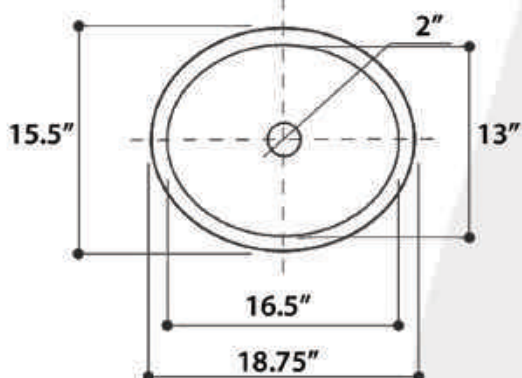

DUBAI

model RC79040G

All Dimensions are Nominal +/- .25"

PORTOFINO

model RC79041W

All Dimensions are Nominal +/- .25"

REGATTA COLLECTION

All Dimensions are Nominal +/- .25"

All Dimensions are Nominal +/- .25"

ST. JOHN

model RC70640GS

TORTOLA

model RC70640W

REGATTA COLLECTION

SANTORINI

model RC78140M

All Dimensions are Nominal +/- .25"

MUMBAI

model RC78140HC

All Dimensions are Nominal +/- .25"

REGATTA COLLECTION

All Dimensions are Nominal +/- .25"

IZOLA

model RC78340SL