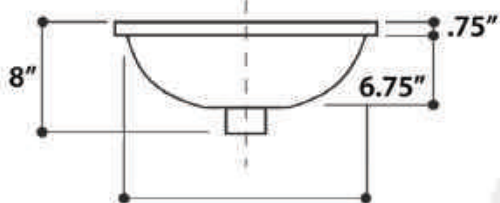

All Dimensions are Nominal +/- .25"

ST. JOHN

model RC70640GS

TORTOLA

model RC70640W

REGATTA COLLECTION

SANTORINI

model RC78140M

All Dimensions are Nominal +/- .25"

MUMBAI

model RC78140HC

All Dimensions are Nominal +/- .25"

REGATTA COLLECTION

All Dimensions are Nominal +/- .25"

IZOLA

model RC78340SL