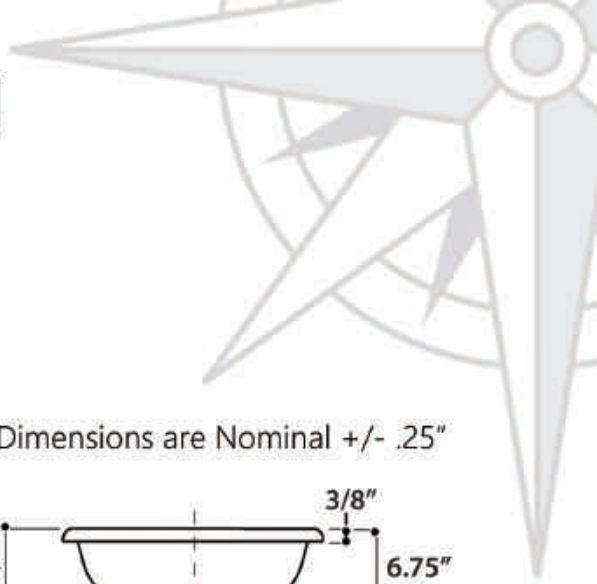

All Dimensions are Nominal +/- .25"

MUMBAI

model RC78140HC

All Dimensions are Nominal +/- .25"

REGATTA COLLECTION

All Dimensions are Nominal +/- .25"

IZOLA

model RC78340SL

All Dimensions are Nominal +/- .25"

ANZIO

model RC78340GRD

GENUINE ITALIAN FIRECLAY MADE IN ITALY

REGATTA COLLECTION

ST. LOUIS

model RC73240BHY

All Dimensions are Nominal +/- .25"