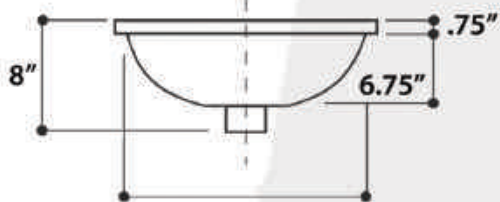

REGATTA COLLECTION

All Dimensions are Nominal +/- .25"

IZOLA

model RC78340SL

All Dimensions are Nominal +/- .25"

ANZIO

model RC78340GRD

GENUINE ITALIAN FIRECLAY MADE IN ITALY