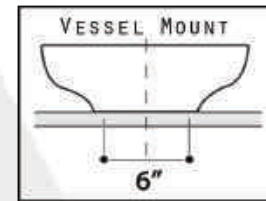

DUBAI

model RC79040G

All Dimensions are Nominal +/- .25"

PORTOFINO

model RC79041W

All Dimensions are Nominal +/- .25"

REGATTA COLLECTION

All Dimensions are Nominal +/- .25"