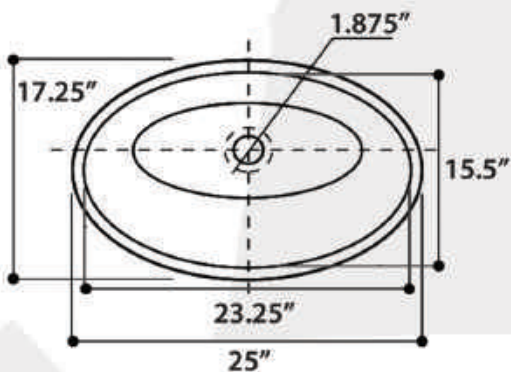

All Dimensions are Nominal +/- .25"

PORTO CERVO

model RC73040PR

All Dimensions are Nominal +/- .25"

REGATTA COLLECTION

All Dimensions are Nominal +/- .25"

CANNES

model RC73040W

DUBAI

model RC79040G

All Dimensions are Nominal +/- .25"

PORTOFINO

model RC79041W

All Dimensions are Nominal +/- .25"

REGATTA COLLECTION

All Dimensions are Nominal +/- .25"

All Dimensions are Nominal +/- .25"

ST. JOHN

model RC70640GS

TORTOLA

model RC70640W

REGATTA COLLECTION

SANTORINI

model RC78140M

All Dimensions are Nominal +/- .25"

MUMBAI

model RC78140HC

All Dimensions are Nominal +/- .25"

REGATTA COLLECTION

All Dimensions are Nominal +/- .25"

IZOLA

model RC78340SL