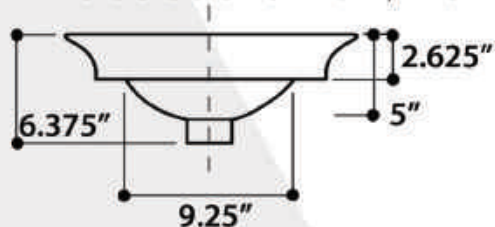

model RC77240BS

All Dimensions are Nominal +/- .25"

LUGANO

model RC77240GF

All Dimensions are Nominal +/- .25"

GENUINE ITALIAN FIRECLAY MADE IN ITALY

REGATTA COLLECTION

All Dimensions are Nominal +/- .25"

ST. MALO

model RC77240P

All Dimensions are Nominal +/- .25"

DINARD

model RC77240W

REGATTA COLLECTION

LA MADDALENA

model RC73040PD