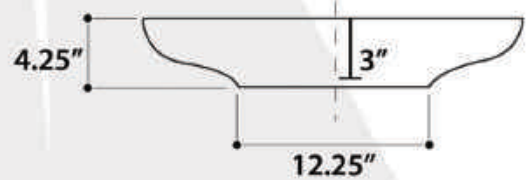

DUBAI

model RC79040G

All Dimensions are Nominal +/- .25"

PORTOFINO

model RC79041W

All Dimensions are Nominal +/- .25"

REGATTA COLLECTION

All Dimensions are Nominal +/- .25"

All Dimensions are Nominal +/- .25"

MUMBAI

model RC78140HC

All Dimensions are Nominal +/- .25"

REGATTA COLLECTION

All Dimensions are Nominal +/- .25"

IZOLA

model RC78340SL