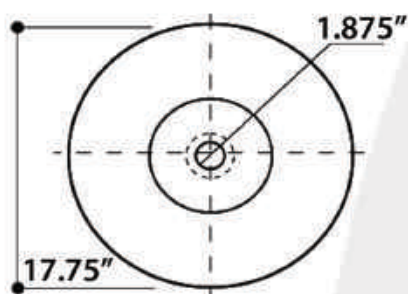

model RC77240BS

All Dimensions are Nominal +/- .25"

LUGANO

model RC77240GF

All Dimensions are Nominal +/- .25"

GENUINE ITALIAN FIRECLAY MADE IN ITALY

REGATTA COLLECTION

All Dimensions are Nominal +/- .25"

ST. MALO

model RC77240P

All Dimensions are Nominal +/- .25"

DINARD

model RC77240W

REGATTA COLLECTION

LA MADDALENA

model RC73040PD