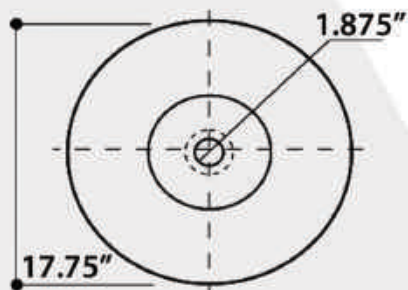

model RC77240BS

All Dimensions are Nominal +/- .25"

LUGANO

model RC77240GF

All Dimensions are Nominal +/- .25"

GENUINE ITALIAN FIRECLAY MADE IN ITALY

REGATTA COLLECTION

All Dimensions are Nominal +/- .25"

ST. MALO

model RC77240P

All Dimensions are Nominal +/- .25"

DINARD

model RC77240W

REGATTA COLLECTION

LA MADDALENA

model RC73040PD