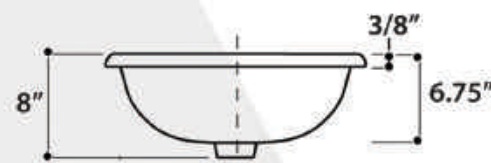

model RC73240GS

24K GOLD LEAF

All Dimensions are Nominal +/- .25"