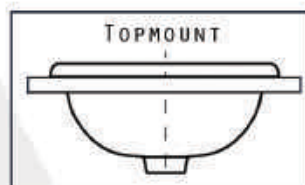

All Dimensions are Nominal +/- .25"

MUMBAI

model RC78140HC

All Dimensions are Nominal +/- .25"

REGATTA COLLECTION

All Dimensions are Nominal +/- .25"

IZOLA

model RC78340SL

All Dimensions are Nominal +/- .25"

ANZIO

model RC78340GRD

GENUINE ITALIAN FIRECLAY MADE IN ITALY

REGATTA COLLECTION

ST. LOUIS

model RC73240BHY

All Dimensions are Nominal +/- .25"