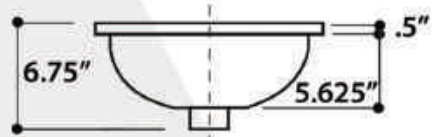

DUBAI

model RC79040G

All Dimensions are Nominal +/- .25"

PORTOFINO

model RC79041W

All Dimensions are Nominal +/- .25"

REGATTA COLLECTION

All Dimensions are Nominal +/- .25"

All Dimensions are Nominal +/- .25"

ST. JOHN

model RC70640GS

TORTOLA

model RC70640W

REGATTA COLLECTION

SANTORINI

model RC78140M

All Dimensions are Nominal +/- .25"

MUMBAI

model RC78140HC

All Dimensions are Nominal +/- .25"

REGATTA COLLECTION

All Dimensions are Nominal +/- .25"

IZOLA

model RC78340SL