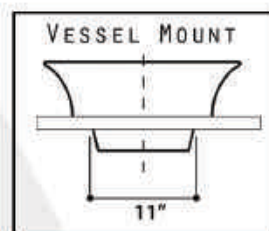

ST. MALO

model RC77240P

All Dimensions are Nominal +/- .25"

DINARD

model RC77240W

REGATTA COLLECTION

LA MADDALENA

model RC73040PD

All Dimensions are Nominal +/- .25"

PORTO CERVO

model RC73040PR

All Dimensions are Nominal +/- .25"

REGATTA COLLECTION

All Dimensions are Nominal +/- .25"

CANNES

model RC73040W