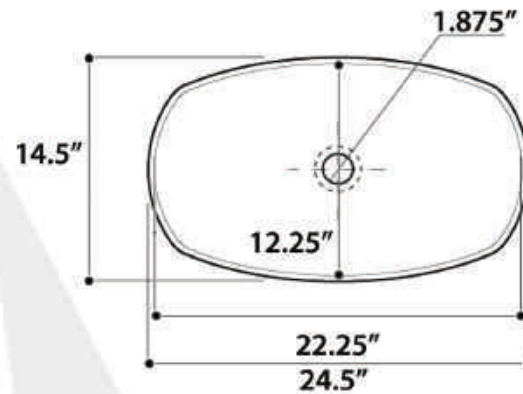

All Dimensions are Nominal +/- .25"

MONTE CARLO

model RC72030P

All Dimensions are Nominal +/- .25"

ST. BART

model RC74040PG

GENUINE ITALIAN FIRECLAY MADE IN ITALY

REGATTA COLLECTION

DUBAI

model RC79040G

All Dimensions are Nominal +/- .25"

PORTOFINO

model RC79041W

All Dimensions are Nominal +/- .25"

REGATTA COLLECTION

All Dimensions are Nominal +/- .25"

All Dimensions are Nominal +/- .25"

ST. JOHN

model RC70640GS

TORTOLA

model RC70640W

REGATTA COLLECTION

SANTORINI

model RC78140M

All Dimensions are Nominal +/- .25"

MUMBAI

model RC78140HC

All Dimensions are Nominal +/- .25"

REGATTA COLLECTION

All Dimensions are Nominal +/- .25"

IZOLA

model RC78340SL