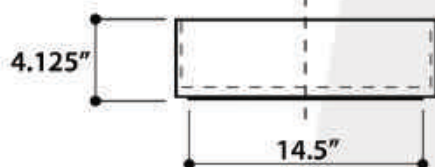

REGATTA COLLECTION

All Dimensions are Nominal +/- .25"

CANNES

model RC73040W

All Dimensions are Nominal +/- .25"

KIEL

Hand thrown on a potter's wheel

model RC7102WV

GENUINE ITALIAN FIRECLAY MADE IN ITALY